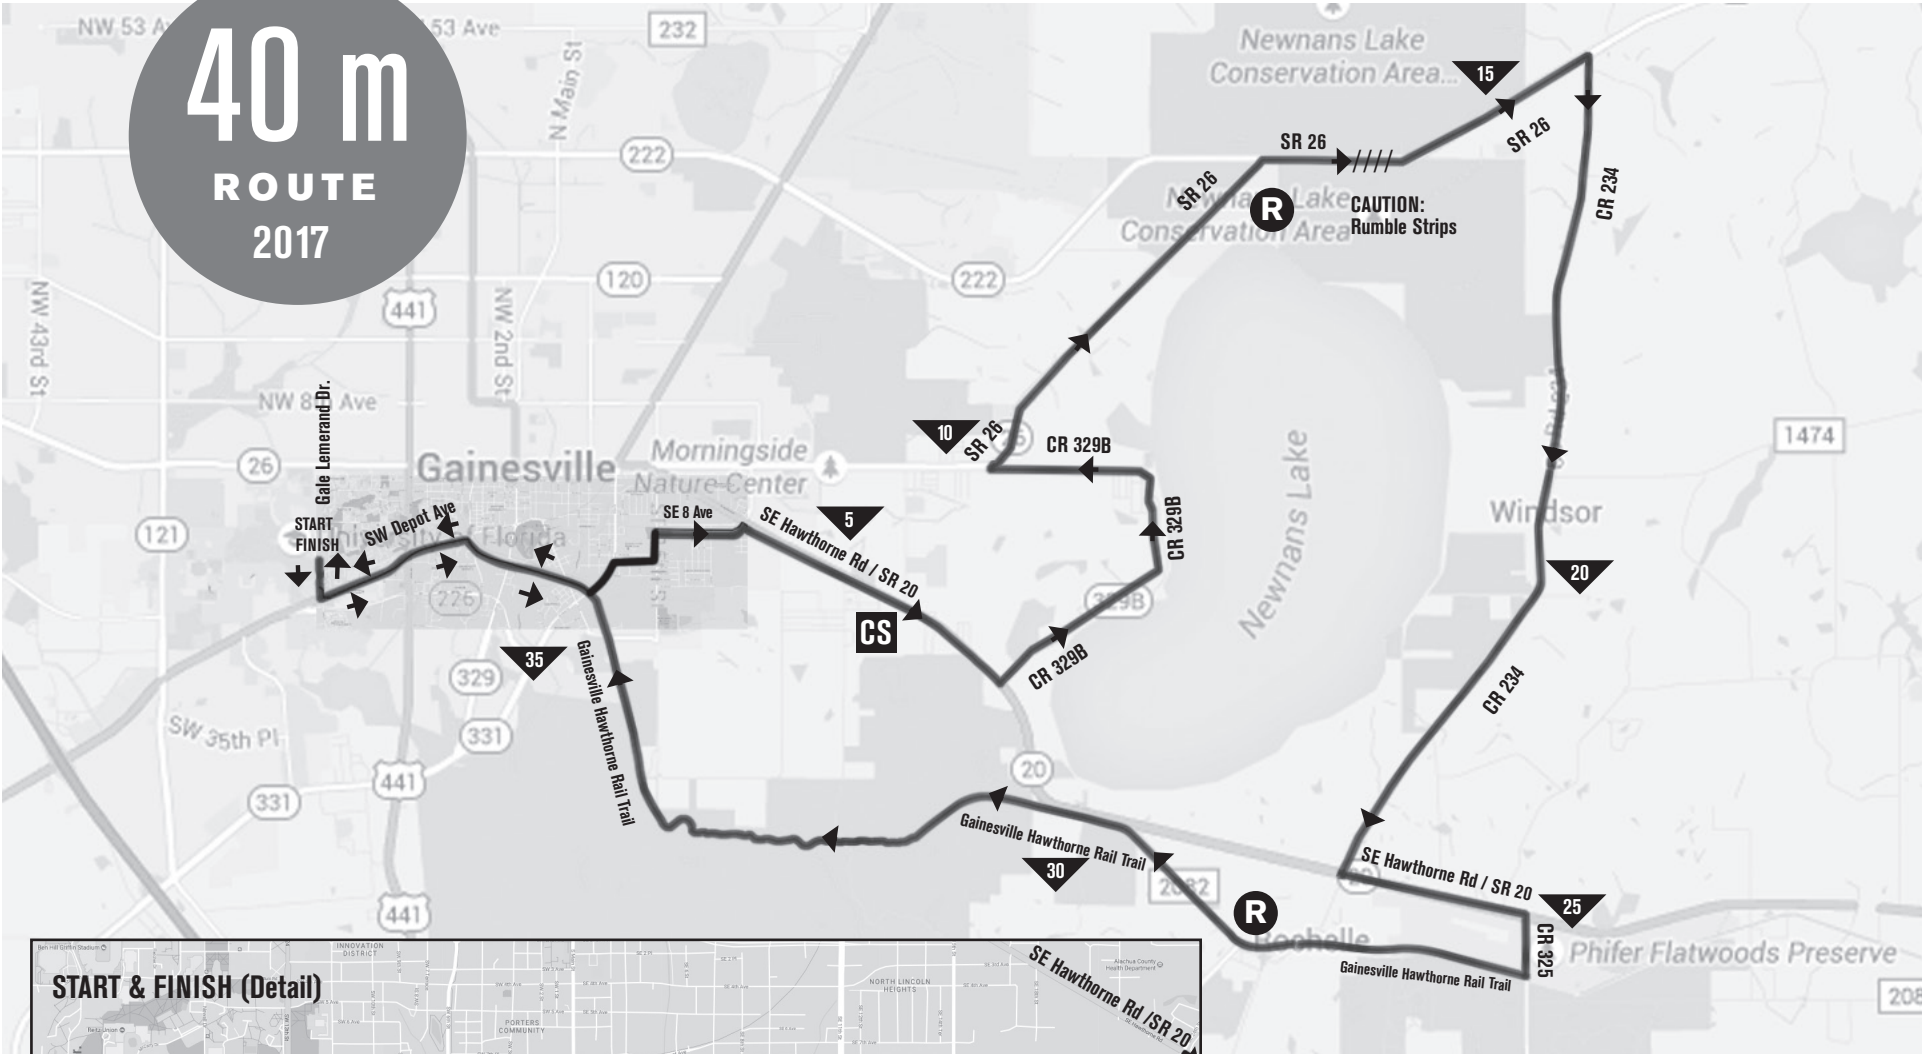

40 m ROUTE 2017

- R** Rest Stop
- CS** Convenience Store
- ▼** Mileage Marker

For on-course assistance, call or text **(352) 262-9189**