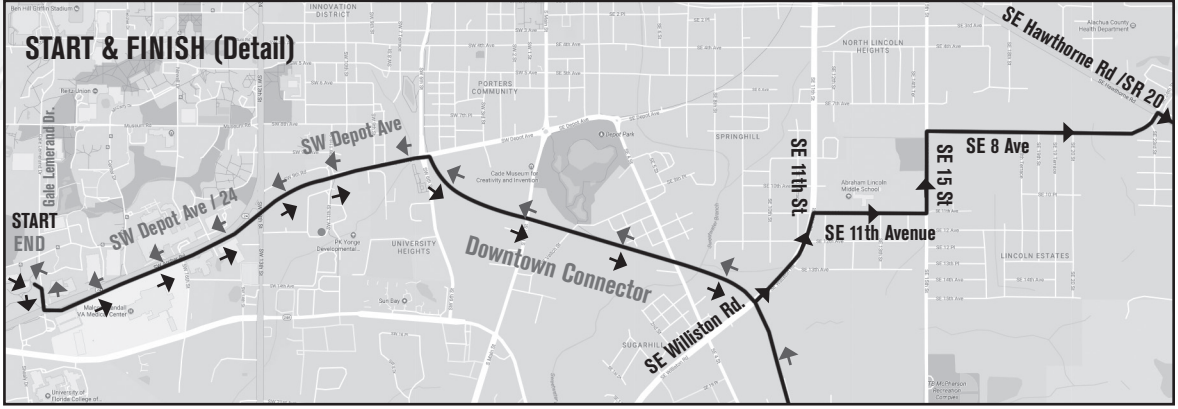

40 m ROUTE 2017

- R** Rest Stop
- CS** Convenience Store
- ▼** Mileage Marker

For on-course assistance, call or text **(352) 262-9189**